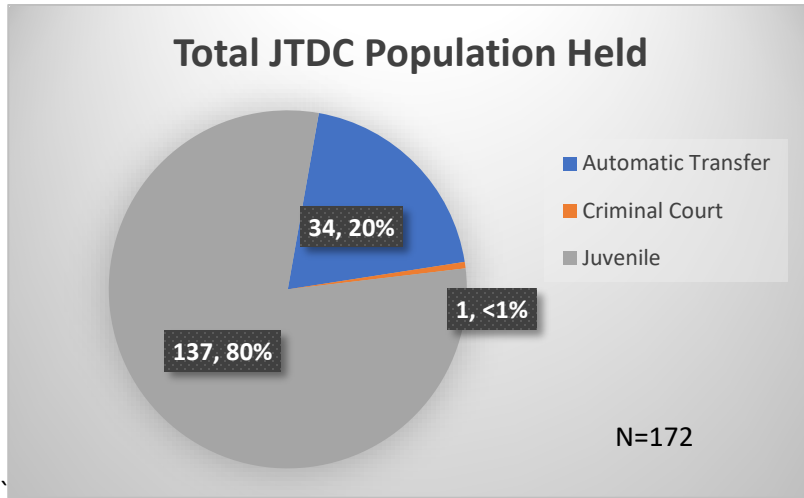

Daily Data Dashboard – July 14, 2023

Demographics for JTDC Population

Friday Morning Midnight Count

Total # of probation Involved youth¹: 1,244

¹ Probation Active: Any youth who is pending sentencing with an active social history, has been formally placed on probation or supervision with Cook County Juvenile Probation on the date of the report.

*Age, Gender and Race for Criminal Court population (N=1) is not represented in this report.

Data sources: cFive Supervisor – Probation Population and RMIS – JTDC Population

Daily Data Dashboard – July 14, 2023
Demographics for JTDC Population
Friday Morning Midnight Count