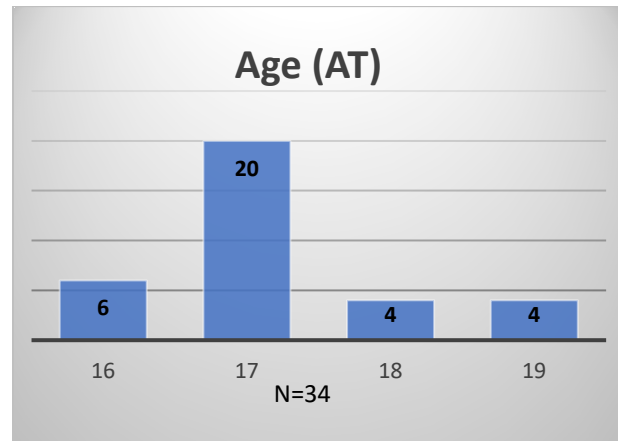

Daily Data Dashboard – July 14, 2023

Demographics for JTDC Population

Friday Morning Midnight Count

Total # of probation Involved youth¹: 1,244

¹ Probation Active: Any youth who is pending sentencing with an active social history, has been formally placed on probation or supervision with Cook County Juvenile Probation on the date of the report.

*Age, Gender and Race for Criminal Court population (N=1) is not represented in this report.

Data sources: cFive Supervisor – Probation Population and RMIS – JTDC Population

Daily Data Dashboard – July 14, 2023
Demographics for JTDC Population
Friday Morning Midnight Count