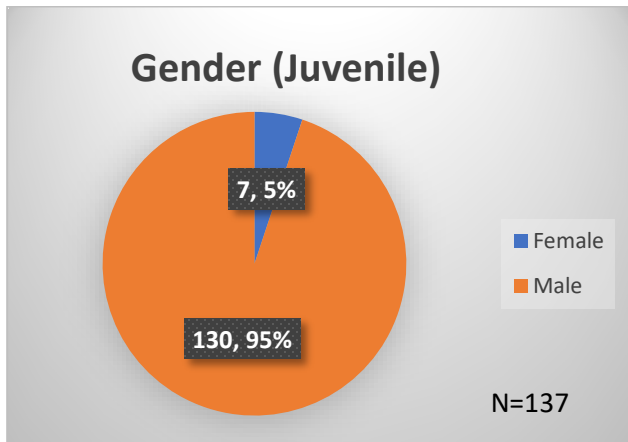

Daily Data Dashboard – July 14, 2023

Demographics for JTDC Population

Friday Morning Midnight Count

Total # of probation Involved youth¹: 1,244

¹ Probation Active: Any youth who is pending sentencing with an active social history, has been formally placed on probation or supervision with Cook County Juvenile Probation on the date of the report.

*Age, Gender and Race for Criminal Court population (N=1) is not represented in this report.

Data sources: cFive Supervisor – Probation Population and RMIS – JTDC Population

Daily Data Dashboard – July 14, 2023
Demographics for JTDC Population
Friday Morning Midnight Count