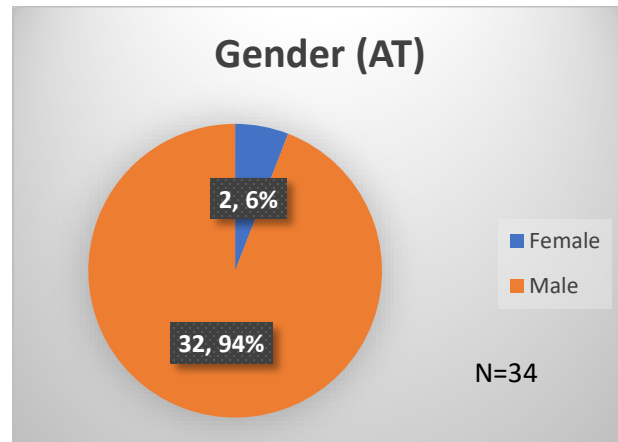

Daily Data Dashboard – July 14, 2023

Demographics for JTDC Population

Friday Morning Midnight Count

Total # of probation Involved youth¹: 1,244

¹ Probation Active: Any youth who is pending sentencing with an active social history, has been formally placed on probation or supervision with Cook County Juvenile Probation on the date of the report.

*Age, Gender and Race for Criminal Court population (N=1) is not represented in this report.

Data sources: cFive Supervisor – Probation Population and RMIS – JTDC Population

Daily Data Dashboard – July 14, 2023
Demographics for JTDC Population
Friday Morning Midnight Count