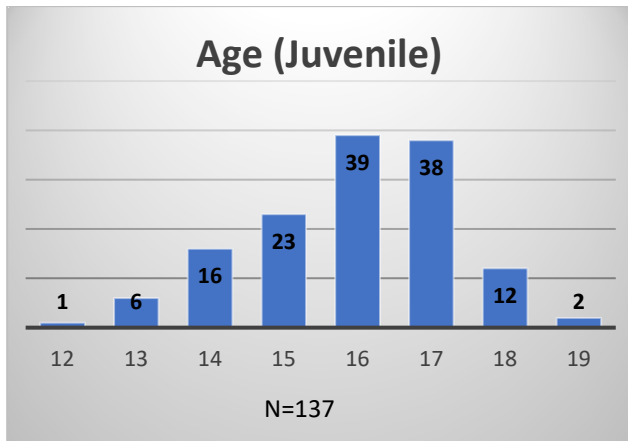

Daily Data Dashboard – July 14, 2023

Demographics for JTDC Population

Friday Morning Midnight Count

Total # of probation Involved youth¹: 1,244

¹ Probation Active: Any youth who is pending sentencing with an active social history, has been formally placed on probation or supervision with Cook County Juvenile Probation on the date of the report.

*Age, Gender and Race for Criminal Court population (N=1) is not represented in this report.

Data sources: cFive Supervisor – Probation Population and RMIS – JTDC Population

Daily Data Dashboard – July 14, 2023
Demographics for JTDC Population
Friday Morning Midnight Count